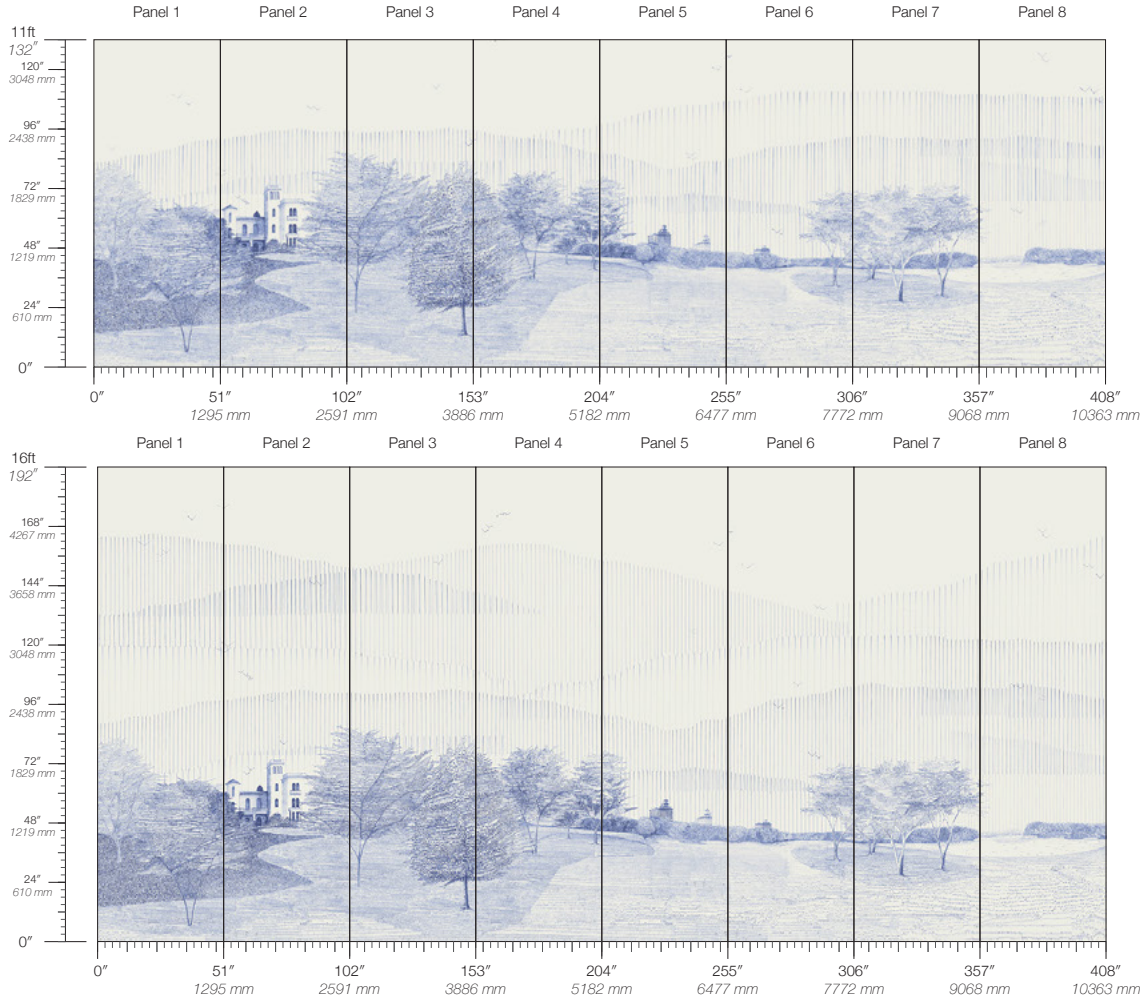

Scenic Fountain

Suitable for residential and commercial projects

COLOR

Fountain

ITEM

5141

CONTENT

Type II PVC-Free

PANEL WIDTH

51" / 1295 mm trimmed

PANEL HEIGHT

132" / 3353 mm standard
192" / 4877 mm extended

REPEAT

Non-repeating

STOCK

Made to order

LEAD TIME

4 weeks to print

MINIMUM

1 panel

PRICE

Available upon request

ORIGIN

USA

DETAILS

Custom options available

ENVIRONMENTAL

Recycled Content
Phthalate Free
Low VOC
HPD Available

SPECS

Polyester/Natural Fiber face
Fabric backing
14 oz per linear yard
435.2 g per linear meter
Smooth surface texture

TESTING

(US) ASTM E84 Adhered Class A
CCC-W-408D Type II
W-101 Type II Class A
ASTM E96 Procedure B - 66 Perms

MAINTENANCE

Water-based cleanser

CONTACT

sales@calicowallpaper.com
+1 718 243 1705
57 Lispenard Street
New York, NY 10013 USA

DISCLAIMER

Refer to our website to see the full mural artwork. Reference the physical sample for color and texture. Panel maps represent mural artwork only.